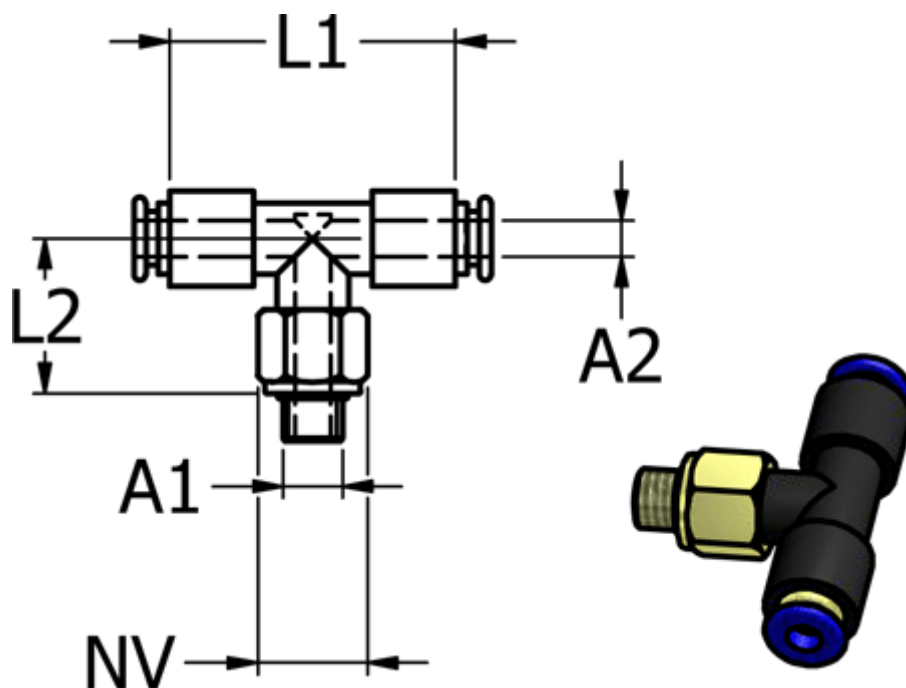

Article number: 586PB56

Description: Mini Push-in PB56, Tee, swivel, Ø6/M5/Ø6

## Measures

|                       |        |
|-----------------------|--------|
| Ext. hose diameter A2 | = 6 mm |
| L1                    | = 32   |
| L2                    | = 18.2 |
| NV                    | = 8    |
| Thread A1             | =      |